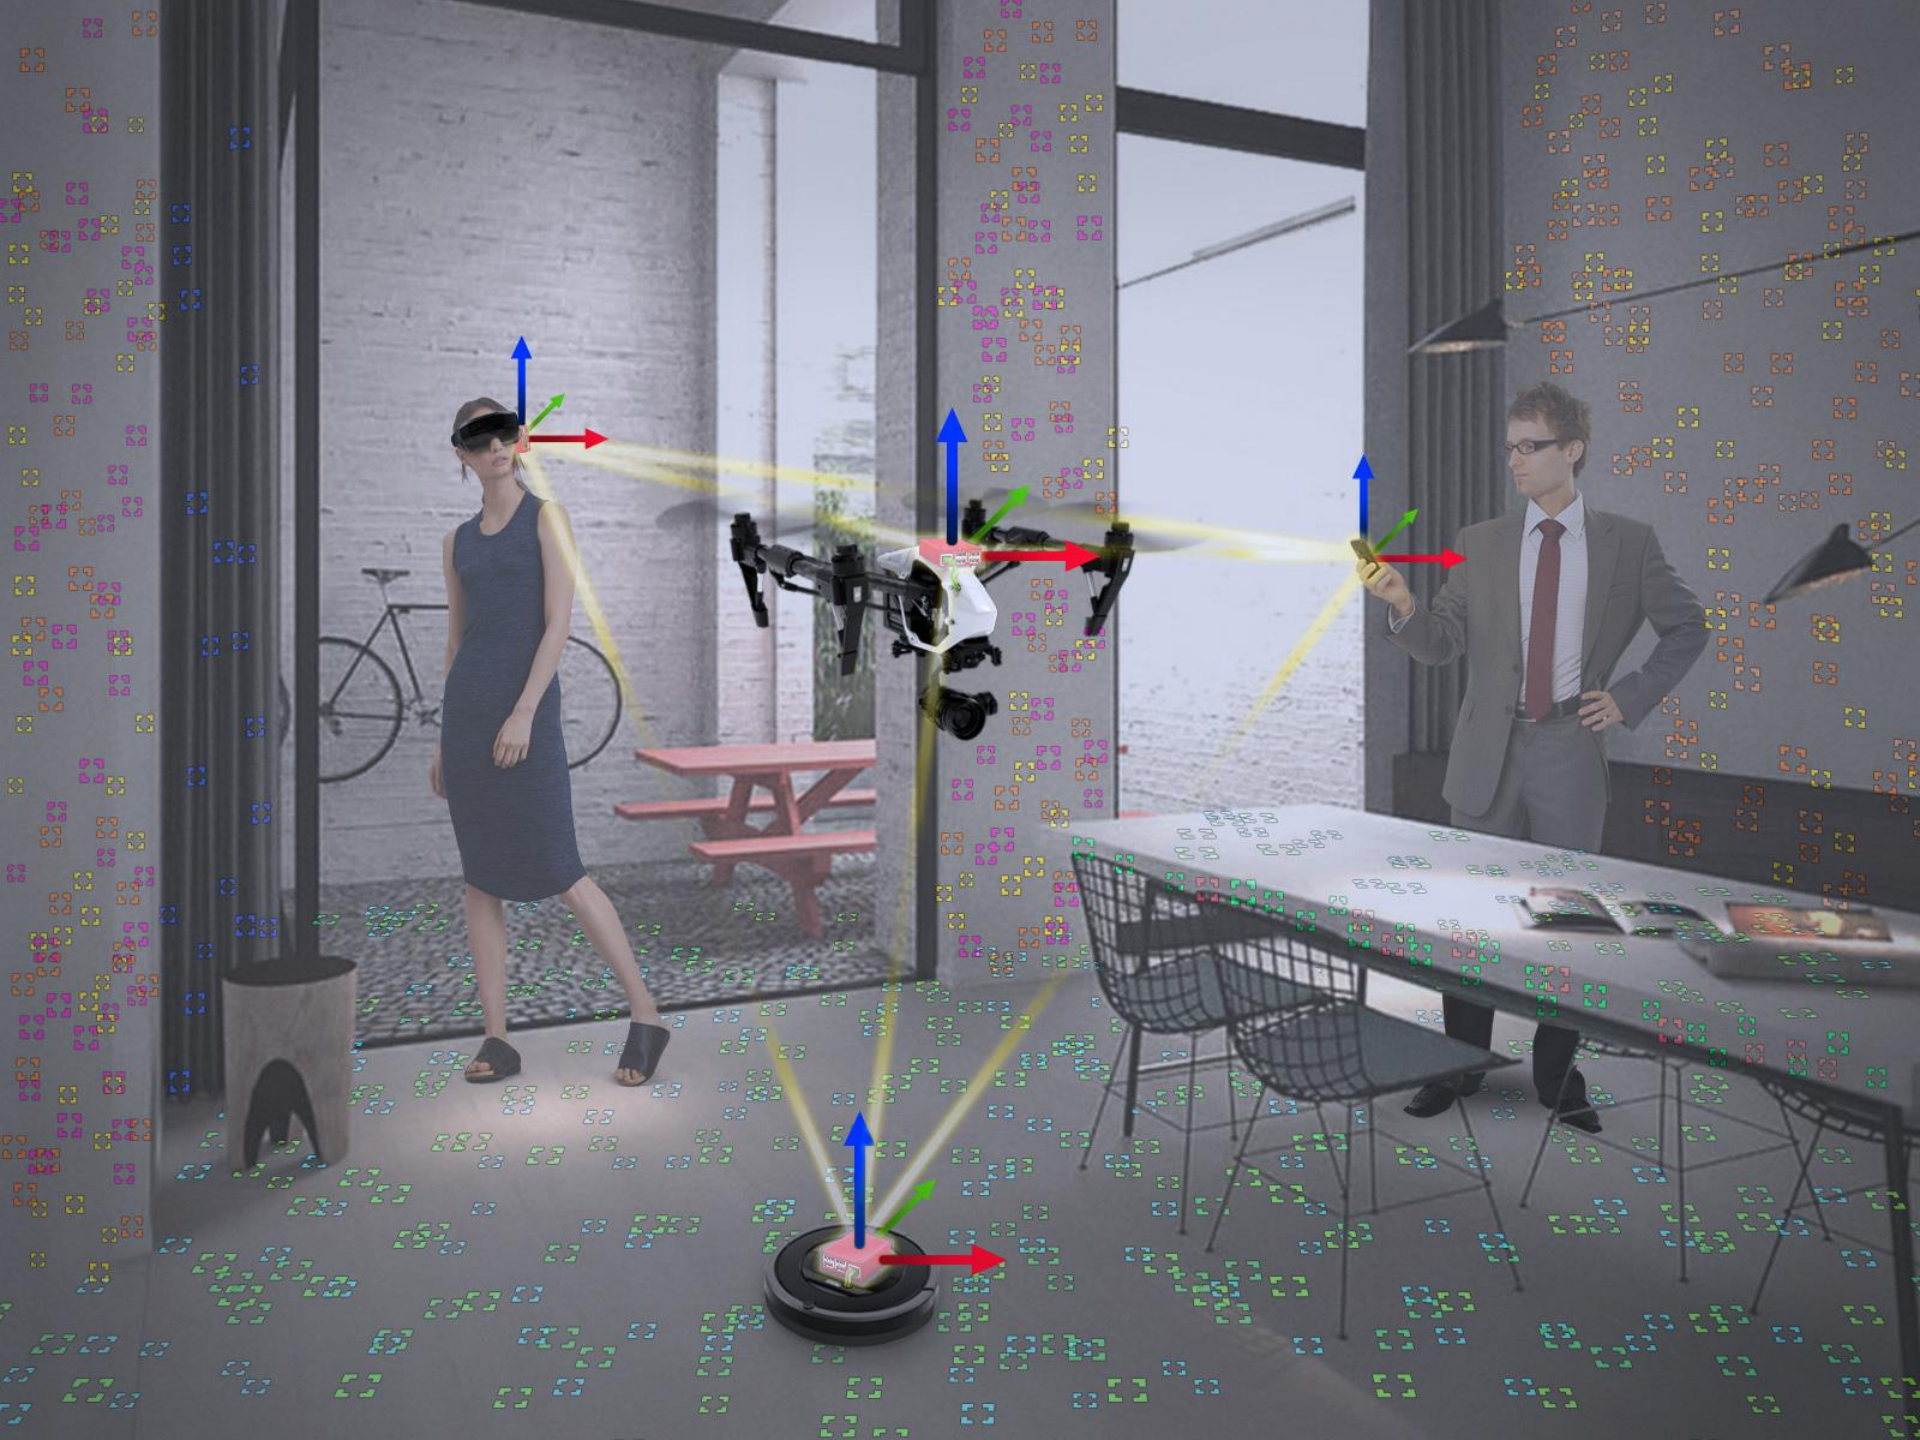

Autonomous Navigation & Inside Out Tracking Modules

Stereo / Mono(fisheye) + IMU + Raspberry Pi 3

Platforms

Cloud infrastructure

R&D

Analytics

- Collision avoidance
- Segmentation
- Classification
- 3D semantics

Indoor Maps + Outdoor Maps

Human <-> 3D MAPS <-> Robot

- Interfaces
- Standards and protocols
- Real time algorithms for maps merging and analytics

Future

AR Glasses = new “iPhone”

Autonomous Cars & Trucks