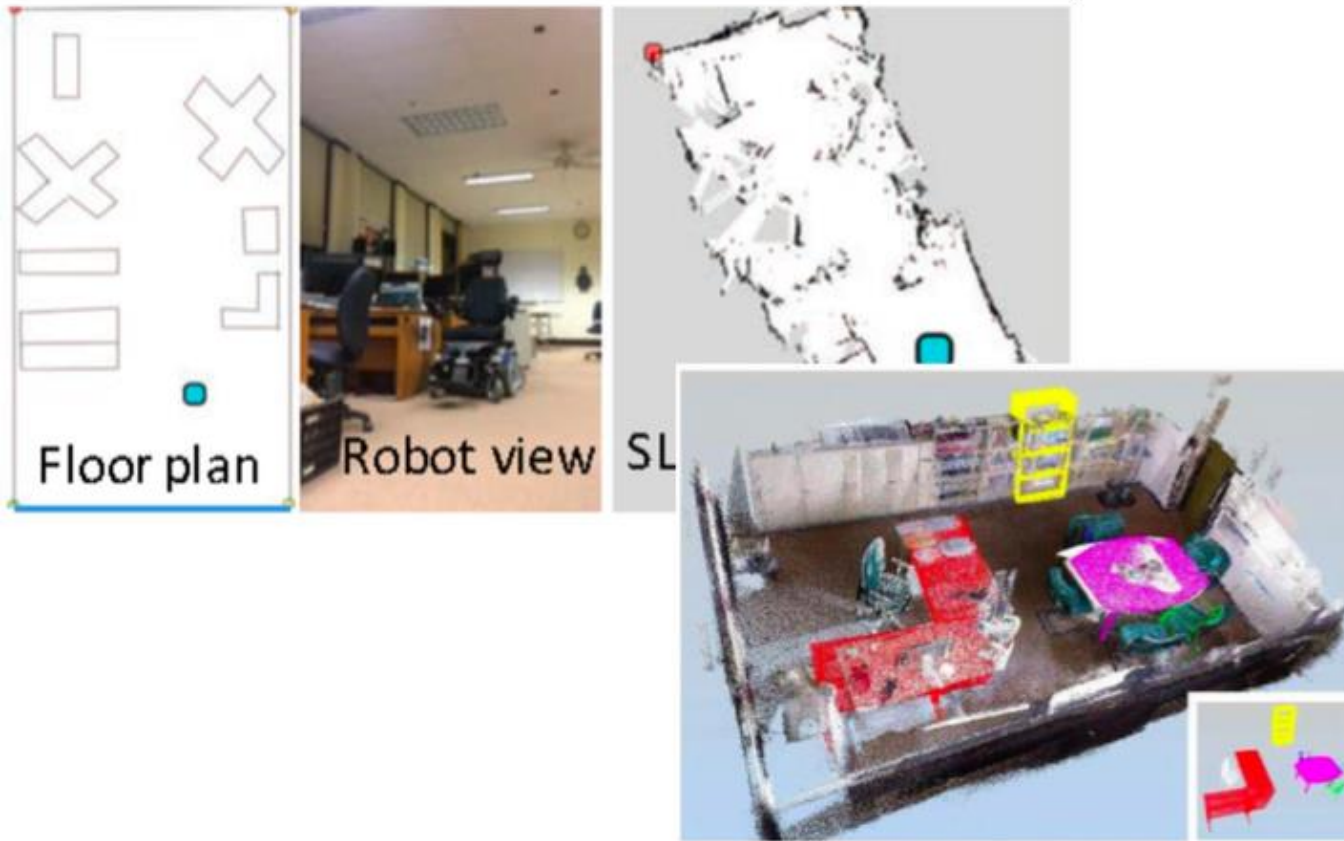

Autonomous Navigation & Inside Out Tracking Modules

Stereo / Mono(fisheye) + IMU + Raspberry Pi 3

Platforms

Cloud infrastructure

R&D

Analytics

- Collision avoidance
- Segmentation
- Classification
- 3D semantics

Indoor Maps + Outdoor Maps

Human <-> 3D MAPS <-> Robot

- Interfaces
- Standards and protocols
- Real time algorithms for maps merging and analytics

Future

AR Glasses = new “iPhone”

Autonomous Cars & Trucks