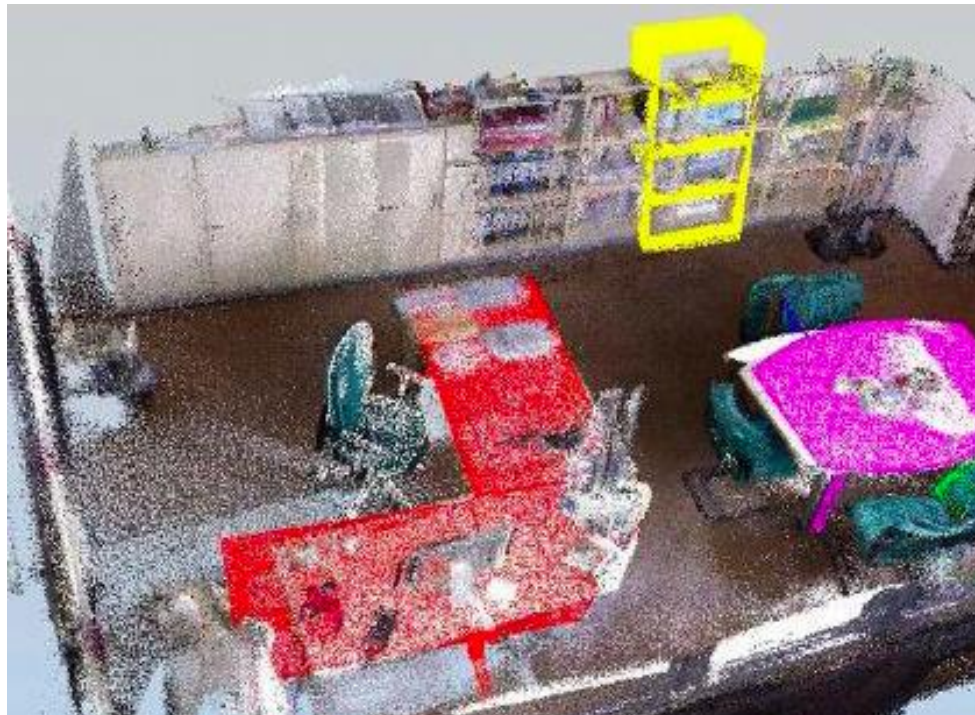

Autonomous Navigation & Inside Out Tracking Modules

Stereo / Mono(fisheye) + IMU + Raspberry Pi 3

Platforms

Cloud infrastructure

R&D

Analytics

- Collision avoidance
- Segmentation
- Classification
- 3D semantics

Indoor Maps + Outdoor Maps

Human <-> 3D MAPS <-> Robot

- Interfaces
- Standards and protocols
- Real time algorithms for maps merging and analytics

Future

AR Glasses = new “iPhone”

Autonomous Cars & Trucks