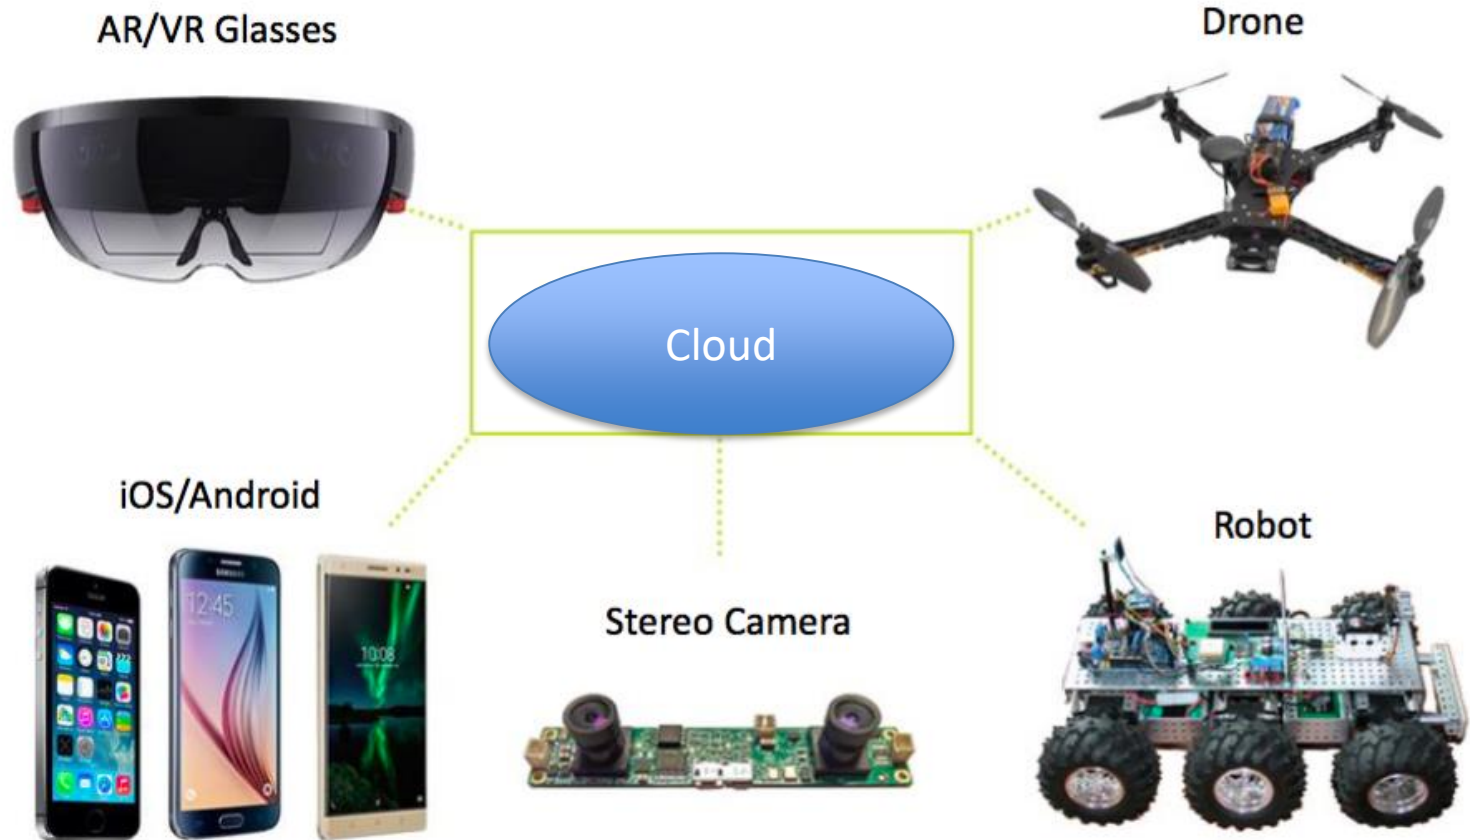

Performance:

120 fps on iPhone 7, 65 FPS on Odroid C2 2 Cores, 47 fps on Raspberry Pi 3.

3D MAPPING

Tracking

Performance ~ 120 FPS on iPhone 7

Autonomous Navigation

Autonomous Navigation

Inside Out Tracking for AR Glasses

Autonomous Navigation & Inside Out Tracking Modules

Stereo / Mono(fisheye) + IMU + Raspberry Pi 3

Platforms

Cloud infrastructure

R&D

Analytics

- Collision avoidance
- Segmentation
- Classification
- 3D semantics

Indoor Maps + Outdoor Maps

Human <-> 3D MAPS <-> Robot

- Interfaces
- Standards and protocols
- Real time algorithms for maps merging and analytics

Future

AR Glasses = new “iPhone”

Autonomous Cars & Trucks