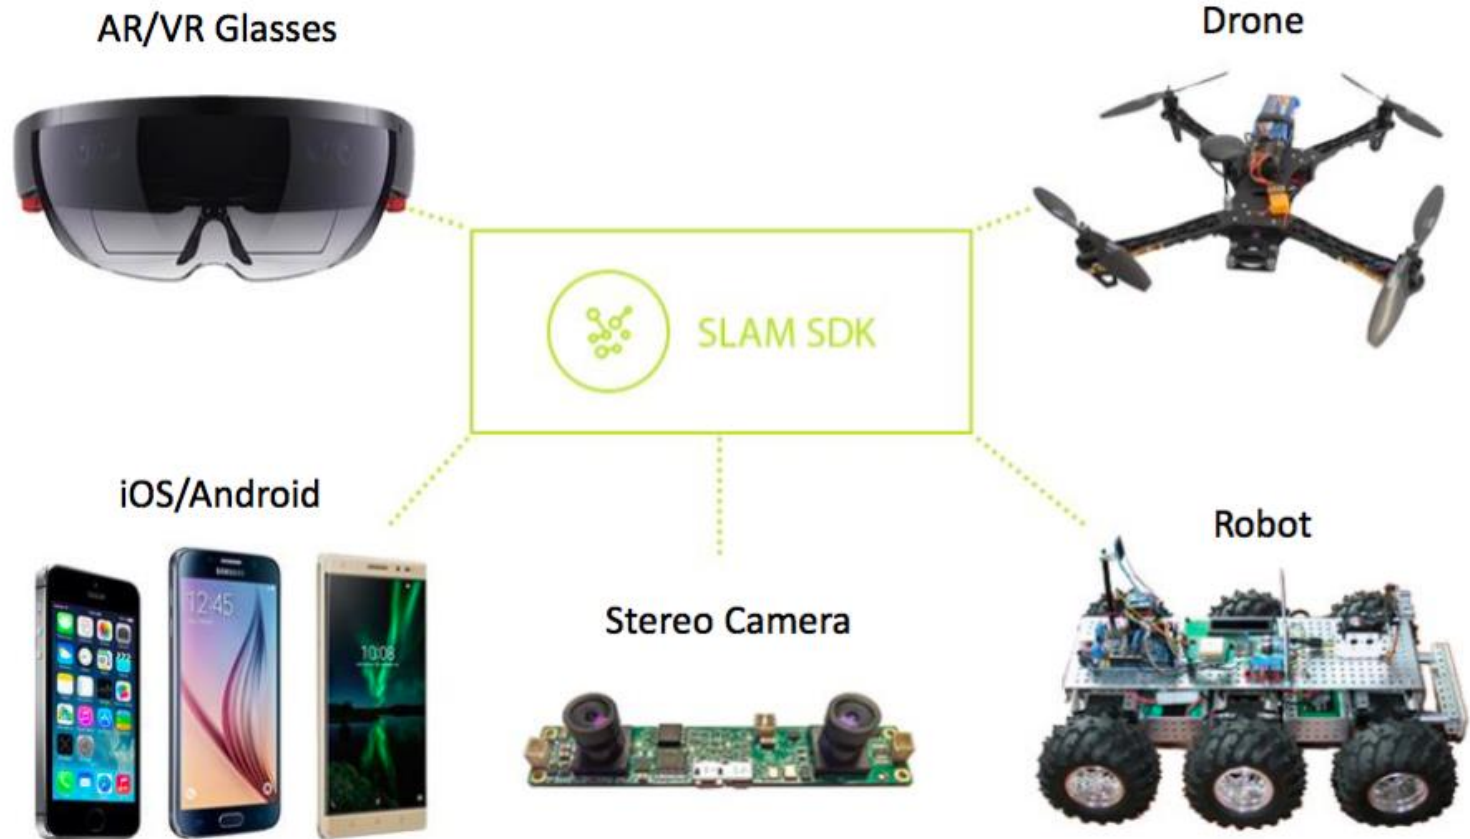

Performance:

120 fps on iPhone 7, 65 FPS on Odroid C2 2 Cores, 47 fps on Raspberry Pi 3.

3D MAPPING

Tracking

Performance ~ 120 FPS on iPhone 7

Autonomous Navigation

Autonomous Navigation

Inside Out Tracking for AR Glasses

Autonomous Navigation & Inside Out Tracking Modules

Stereo / Mono(fisheye) + IMU + Raspberry Pi 3

Platforms

Cloud infrastructure

R&D

Analytics

- Collision avoidance
- Segmentation
- Classification
- 3D semantics